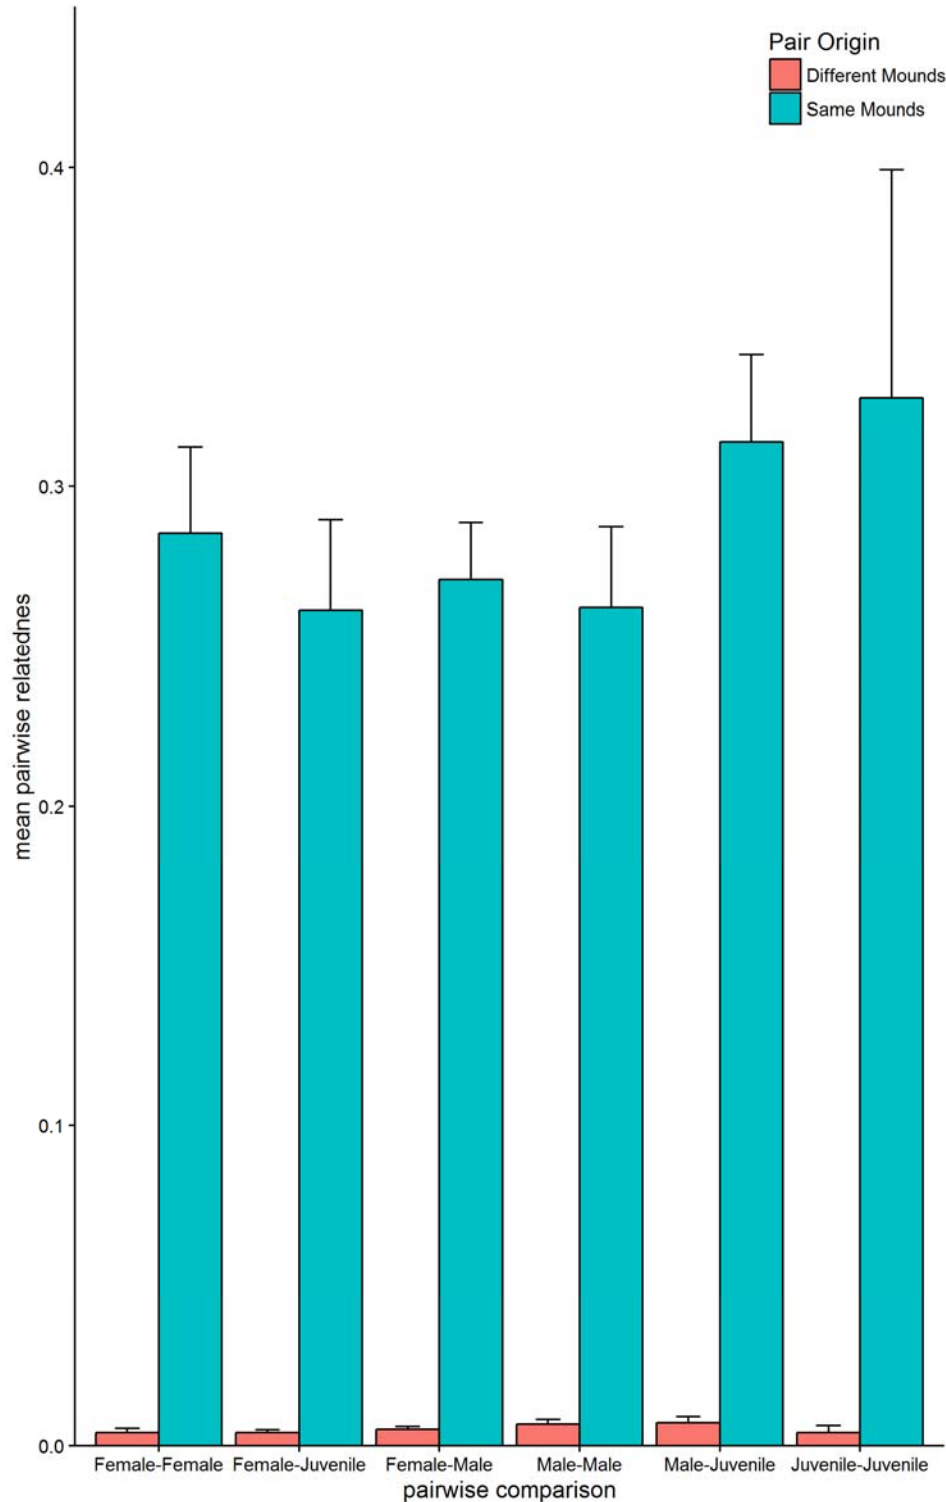

**Figure 2.3.** Of the 1,832 loci tested, 95% exhibited a negative Tajima's D. Mean  $\pm$  standard error of the mean =  $-1.07 \pm 0.01$ .

**Figure 2.4.** Principle Component Analysis revealed genetic clustering around pebble-mounds, although the degree of differentiation among mounds varied widely. Ellipses represent normal data distributions within the PCA at a 0.68 probability.