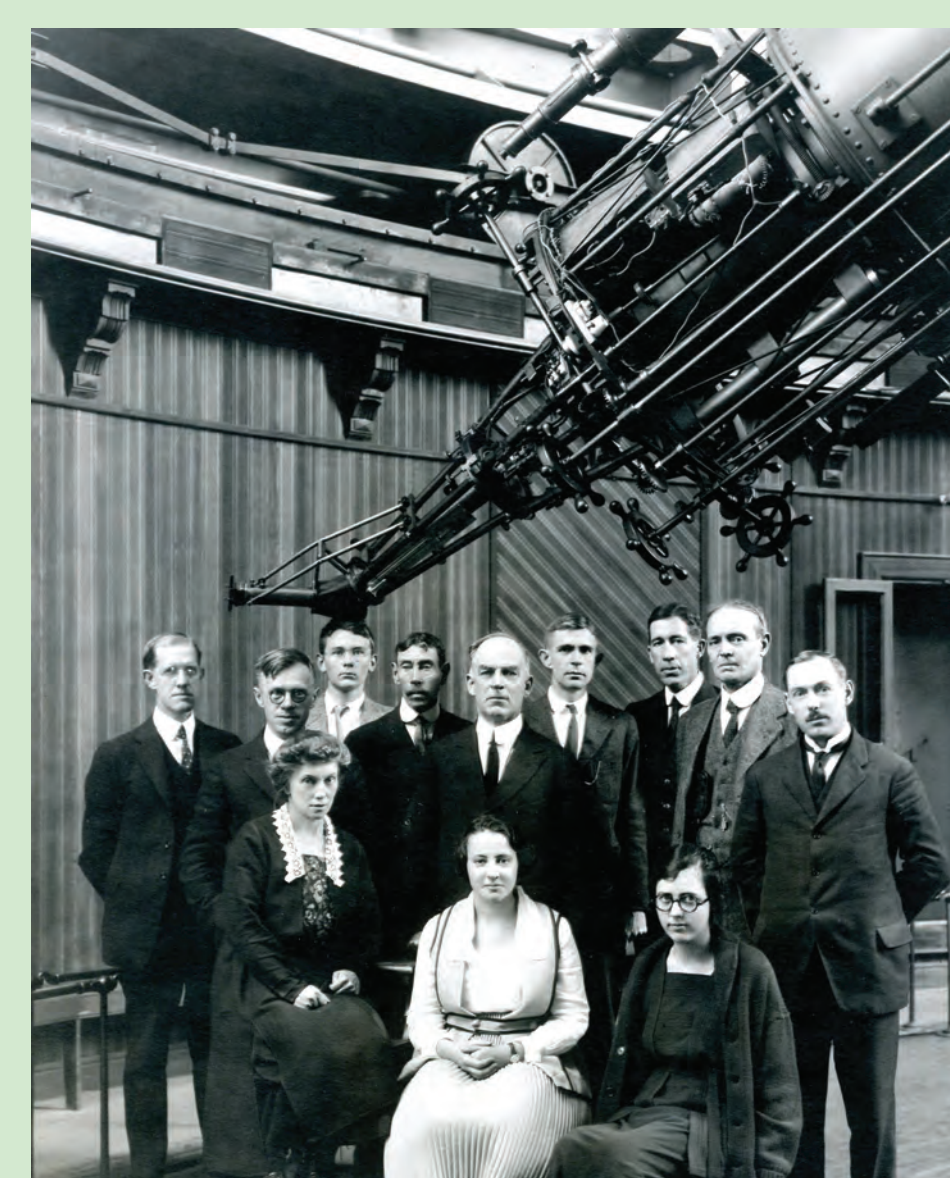

Above: Lick Staff with the Great Lick Refractor, 1922

Efficient Processing and Legacy Data

Processing these collections involves digging through a lot of legacy data, as both collections have been at UCSC for decades and have had varying amounts of processing work already done, with not much documentation. With the guidance of the *Guidelines for Efficient Archival Processing in the University of California Libraries*, I have been utilizing legacy data where possible and making the most of the work that has already been done.

- Attach existing inventories to finding aids as PDF files
- Assign value score to materials, determine appropriate level of effort
- Use high-level description as much as possible
- Avoid item-level processing
- Assign work to student staff where appropriate